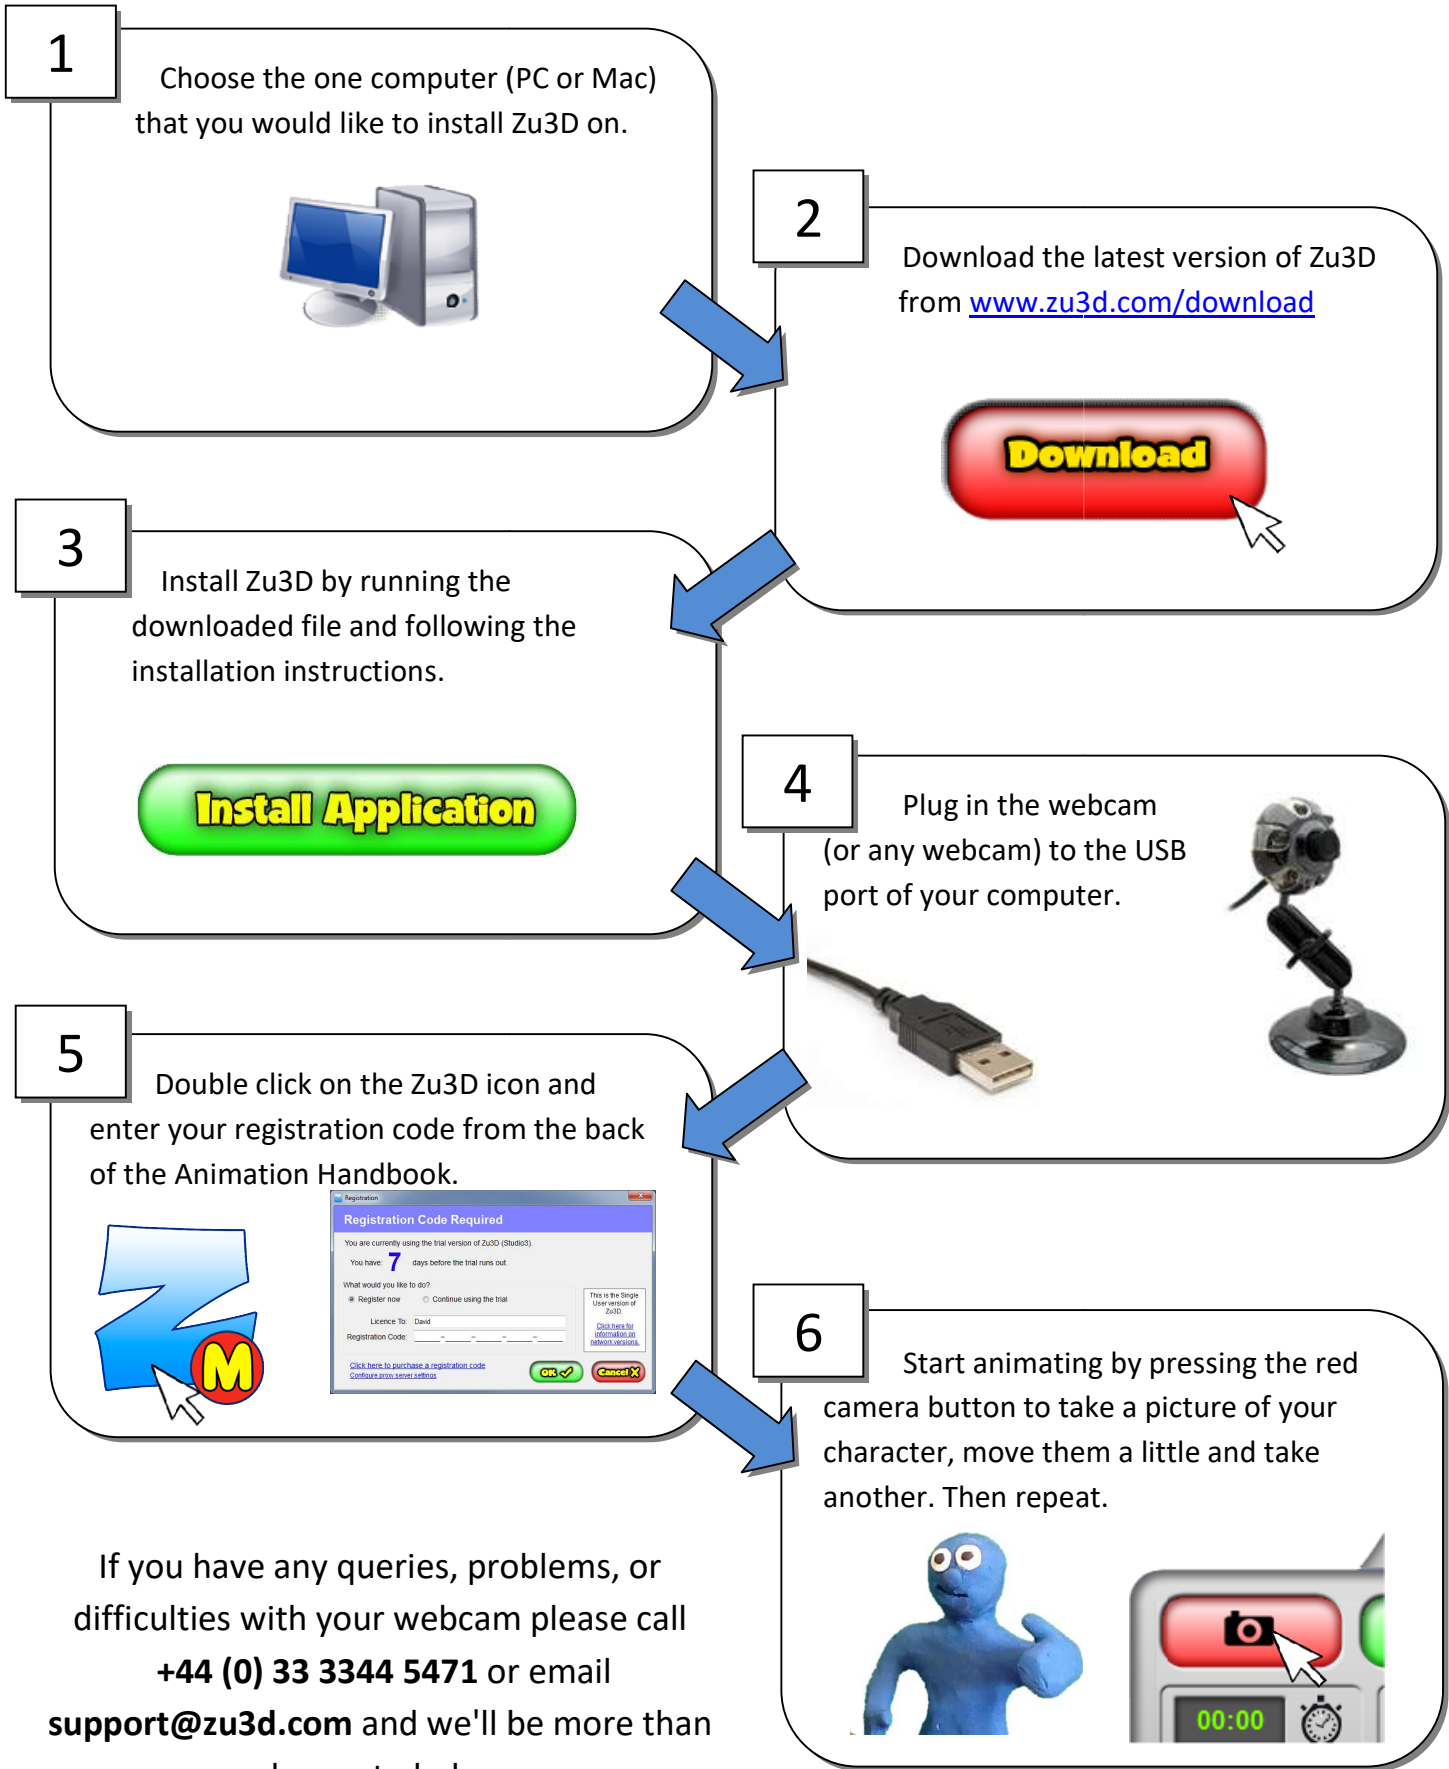

Getting Started... PC/Mac

If you have any queries, problems, or difficulties with your webcam please call **+44 (0) 33 3344 5471** or email **support@zu3d.com** and we'll be more than happy to help.